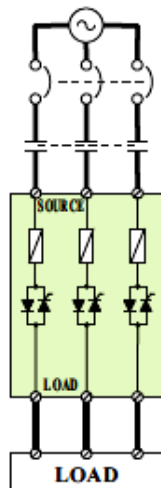

Single phase

Three-wire three-phase

- NFB** → can cut off power to prevent personnel from electric shock during maintenance.
- MC** → can cut off supplied loading power when the power regulator malfunctions or the temperature is higher than the pre-set value. Cutting off the power can avoid the system burn down by overheating and prevent more serious damage.
- Power regulator** → can adjust the output power according to the control signal. (This product is embedded with the high-speed fuse, extra fuse is not necessary.)

Power Regulator W5SP - Single-phase, Phase Angle Control

Part No.	Current Rating	Outline Dimensions LxWxH (mm)	Way of Cooling
W5SP4V030-24J	30A	162x98x133	Air Cooling
W5SP4V045-24J	45A	200x98x133	Air Cooling
W5SP4V060-24J	60A	162x112x183	Fan Cooling
W5SP4V080-24J	80A	162x112x183	Fan Cooling
W5SP4V100-24J	100A	189x112x183	Fan Cooling
W5SP4V125-24J	125A	275x112x183	Fan Cooling
W5SP4V150-24J	150A	275x112x183	Fan Cooling
W5SP4V180-24J	180A	275x112x183	Fan Cooling
W5SP4V230-24J	230A	287x112x188	Fan Cooling
W5SP4V300-24J	300A	390x140x248	Fan Cooling
W5SP4V380-24J	380A	390x140x248	Fan Cooling
W5SP4V450-24J	450A	390x140x248	Fan Cooling
W5SP4V580-24J	580A	460x140x248	Fan Cooling

**Power Regulator W5TP - Three-phase, Phase Angle Control**

Part No.	Current Rating	Outline Dimensions LxWxH (mm)	Way of Cooling
W5TP4V030-24J	30A	200x140x145	Air Cooling
W5TP4V045-24J	45A	200x140x205	Air Cooling
W5TP4V060-24J	60A	202x140x205	Fan Cooling
W5TP4V080-24J	80A	202x140x205	Fan Cooling
W5TP4V100-24J	100A	202x140x205	Fan Cooling
W5TP4V125-24J	125A	288x140x205	Fan Cooling
W5TP4V150-24J	150A	326x140x205	Fan Cooling
W5TP4V180-24J	180A	382x140x205	Fan Cooling
W5TP4V230-24J	230A	322x215x265	Fan Cooling
W5TP4V300-24J	300A	402x215x265	Fan Cooling
W5TP4V380-24J	380A	402x215x265	Fan Cooling
W5TP4V450-24J	450A	390x380x248	Fan Cooling
W5TP4V580-24J	580A	460x380x248	Fan Cooling
W5TP4V720-24J	720A	560x380x248	Fan Cooling