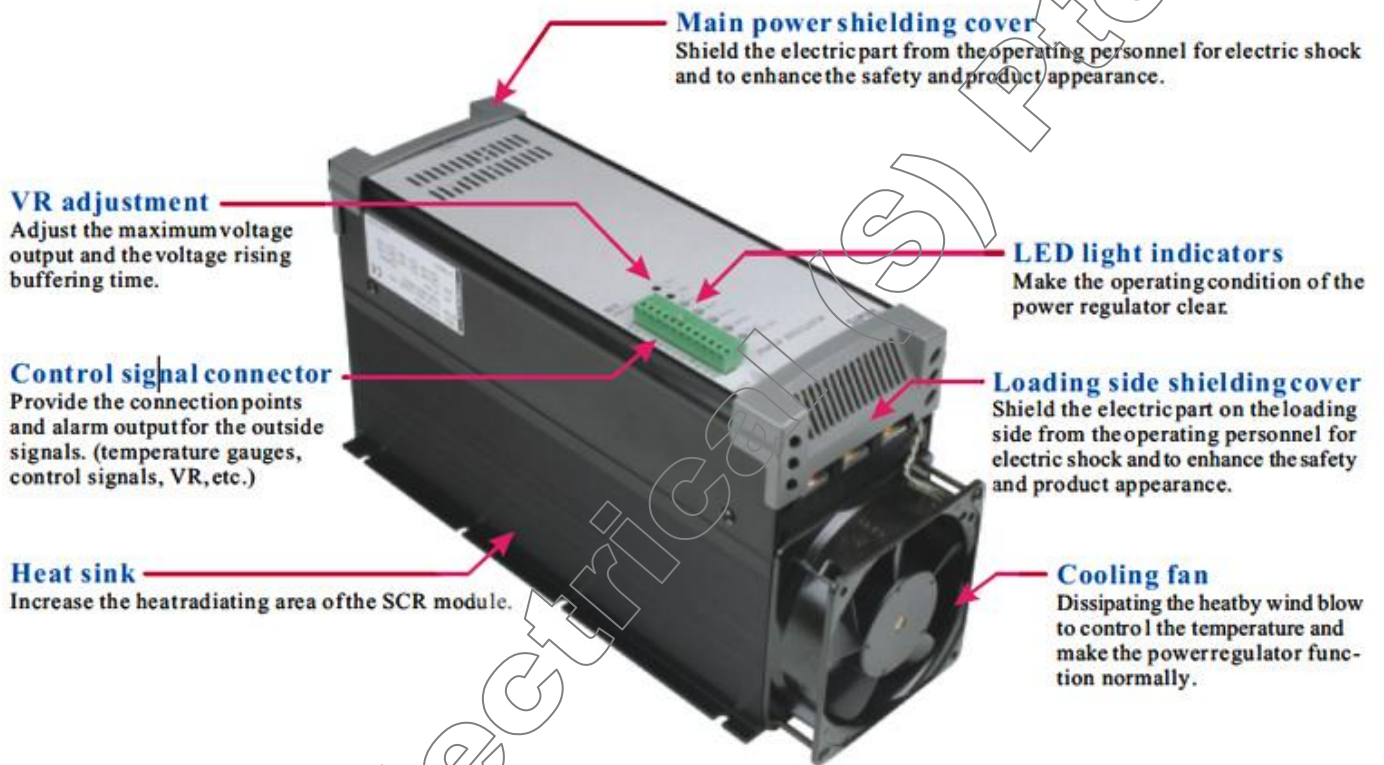

HOTTEMP Power Regulator W5 Series

Product Features

- Automatic Power frequency Detection for 50-60 Hz
- Automatic detection and display for power out-of-phase, Overheating and Fuse burn out
- Main power is designed for 200~480VAC.
- VR of Max SFS are installed in the front panel, easy for adjustment
- Multi-LED display panel makes the operating condition clear.
- Input signal Selection: 4-20mA, 0-20mA, 1-5VDC, 0-5VDC, 2-10VDC & 0-10VDC

Single phase

Three-wire three-phase

- NFB** → can cut off power to prevent personnel from electric shock during maintenance.
- MC** → can cut off supplied loading power when the power regulator malfunctions or the temperature is higher than the pre-set value. Cutting off the power can avoid the system burn down by overheating and prevent more serious damage.
- Power regulator** → can adjust the output power according to the control signal. (This product is embedded with the high-speed fuse, extra fuse is not necessary.)

Power Regulator W5SP - Single-phase, Phase Angle Control

Part No.	Current Rating	Outline Dimensions LxWxH (mm)	Way of Cooling
W5SP4V030-24J	30A	162x98x133	Air Cooling
W5SP4V045-24J	45A	200x98x133	Air Cooling
W5SP4V060-24J	60A	162x112x183	Fan Cooling
W5SP4V080-24J	80A	162x112x183	Fan Cooling
W5SP4V100-24J	100A	189x112x183	Fan Cooling
W5SP4V125-24J	125A	275x112x183	Fan Cooling
W5SP4V150-24J	150A	275x112x183	Fan Cooling
W5SP4V180-24J	180A	275x112x183	Fan Cooling
W5SP4V230-24J	230A	287x112x188	Fan Cooling
W5SP4V300-24J	300A	390x140x248	Fan Cooling
W5SP4V380-24J	380A	390x140x248	Fan Cooling
W5SP4V450-24J	450A	390x140x248	Fan Cooling
W5SP4V580-24J	580A	460x140x248	Fan Cooling