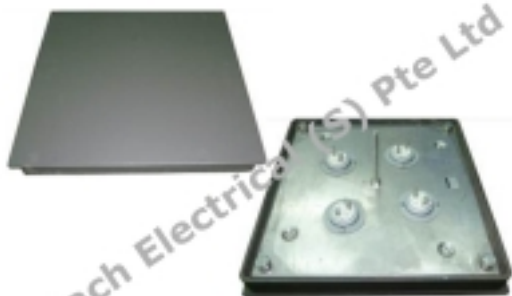

Reach Electrical

Reach Electrical

Hotplates

Hotplate Round Shape

[\[Product Details...\]](#)

Hotplate Square Shape (300x300)

[\[Product Details...\]](#)

Hotplate Square Shape (400x400)

[\[Product Details...\]](#)

Hotplate Rectangular Shape (610x305)

[\[Product Details...\]](#)

GW
Hotplate Heater Element

Hotplate Ceramic Beaded Elements

[\[Product Details...\]](#)

GW

Hotplate Radiant Heater Element